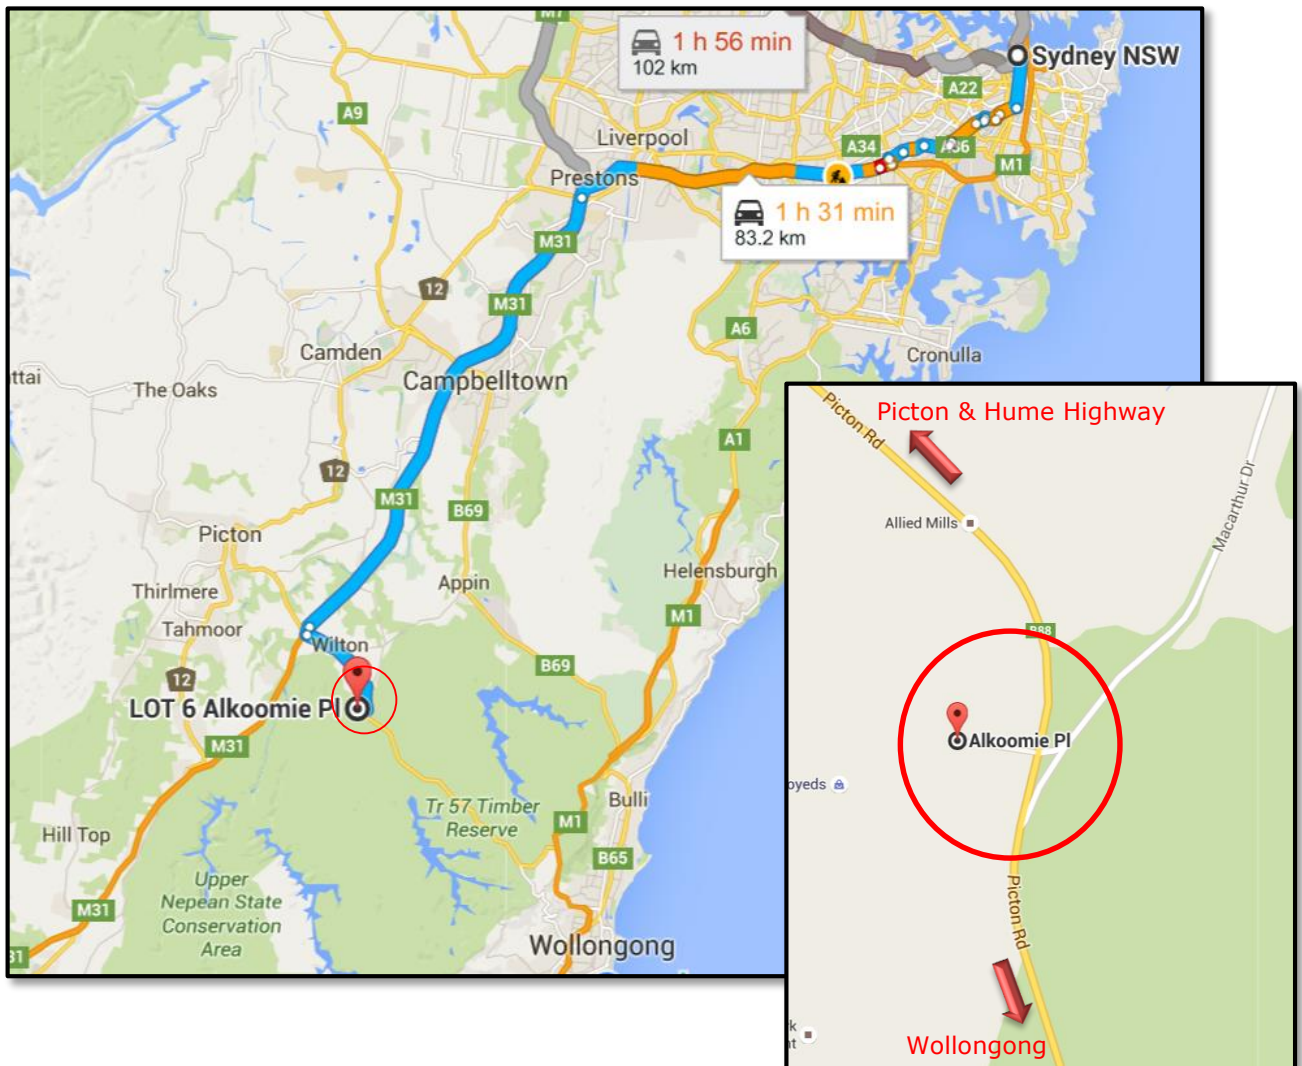

# WILTON AUCTION

## 11am Sunday 20<sup>th</sup> March

Viewing 10am – 3pm Saturday 19<sup>th</sup> March  
& on morning of auction from 9am

Onsite Auction at 6 Alkoomie Place Wilton  
Just 6 mins from Hume Motorway  
on the Picton Road, heading towards Wollongong

Follow the signs on Picton Road and Alkoomie Place for parking etc  
Full Catalogue, Photos and Information available at

[www.sydneyauctions.com.au](http://www.sydneyauctions.com.au)